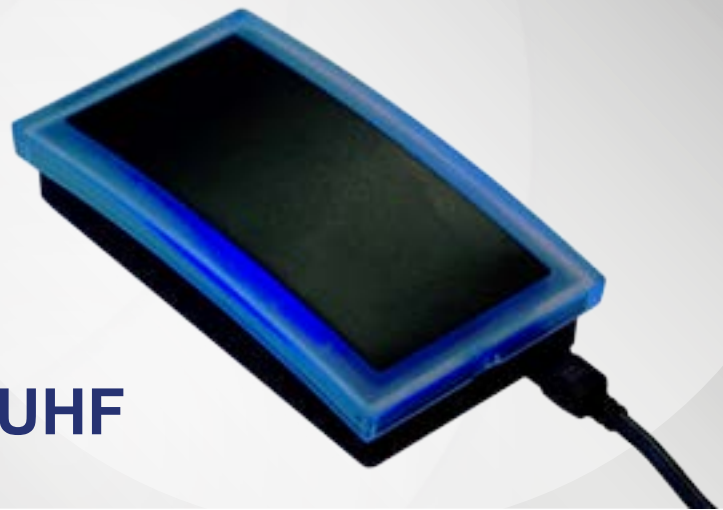

LOGICAL ACCESS - UHF

Desktop Reader **EVO UHF**

Features

- Modern Design
- Internal antenna
- USB 2.0 interface
- SDK Available

Applications

- Desktop Reader / Encoder
- Network Access Control
- Point of Sales
- Loyalty

Mechanical Specifications

- Housing-Material: ABS
- Colour: Anthracite
- Dimensions: 125 x 70 x 26 mm

Electrical Specifications

- Power Supply: 5 VDC, via USB
- Operating Systems: Windows XP/7/8/8.1, Linux
- Antenna: Integrated
- Interface: USB 2.0, cable length 1.2 m
- Read / Write Speed: Up to 424 kbps

Features

- Modern Design
- Internal antenna
- USB 2.0 interface
- Keyboard Emulation (optional)
- LED illuminated frame
- SDK included

Applications

- Desktop Reader / Encoder
- Network Access Control
- Point of Sales
- Loyalty